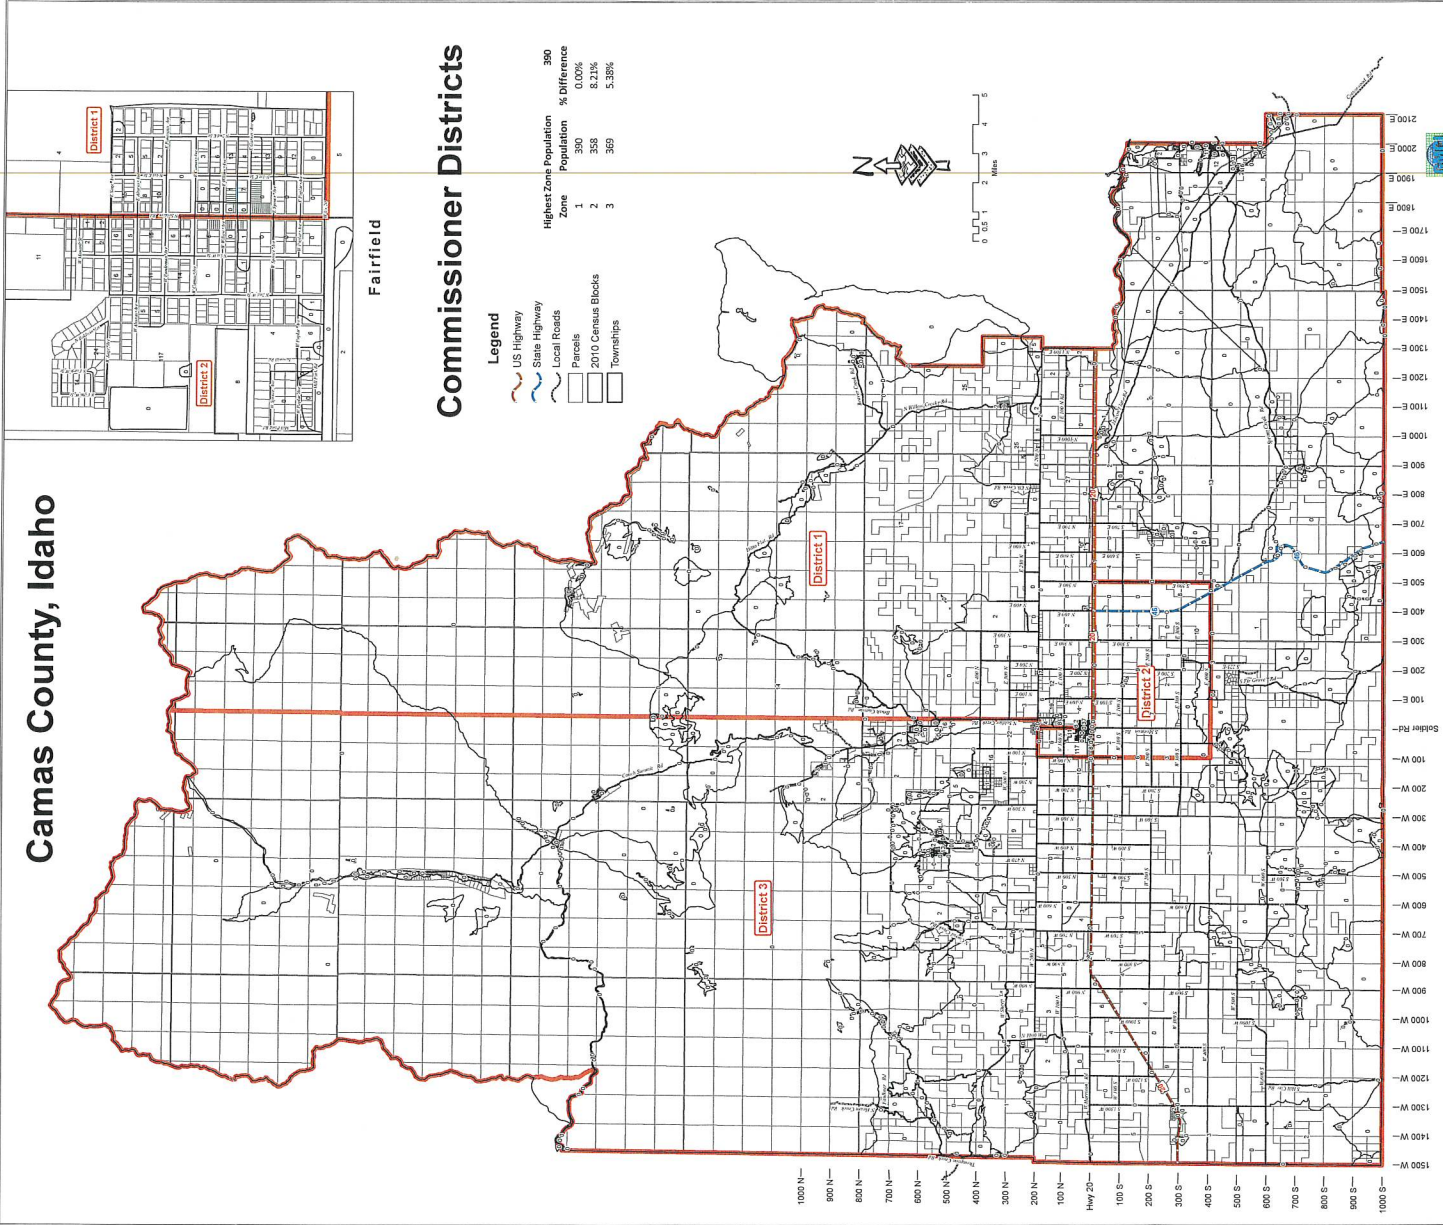

Camas County, Idaho

Fairfield

Commissioner Districts

- Legend**
- US Highway
 - State Highway
 - Local Roads
 - Parcels
 - 2010 Census Blocks
 - Townships

Highest Zone	Population	% Difference
Zone 1	390	0.00%
Zone 2	358	8.21%
Zone 3	369	5.38%

Revised 2/19/2015

ESRI Mapping Consultant, Inc.